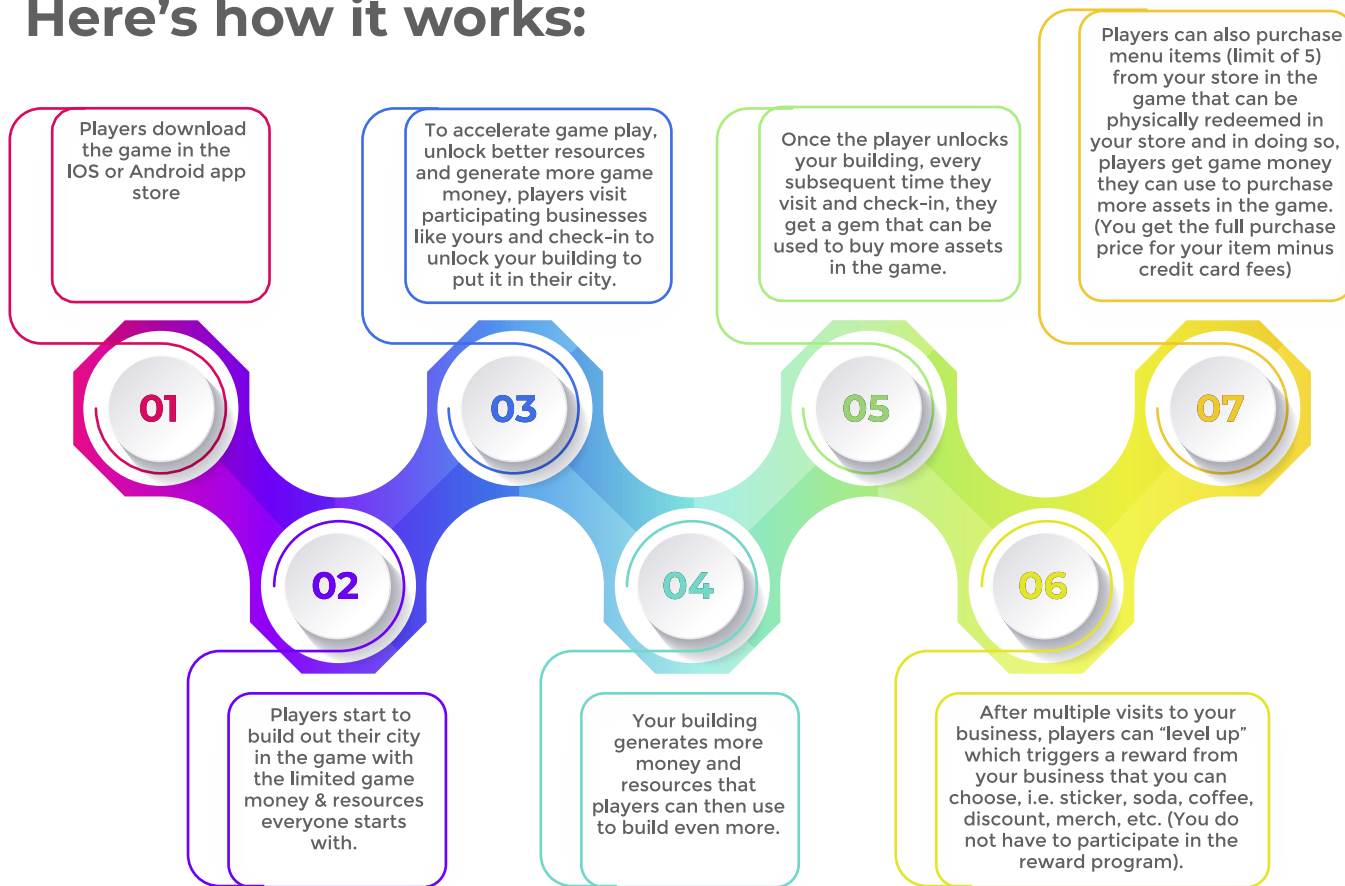

Here's how it works: